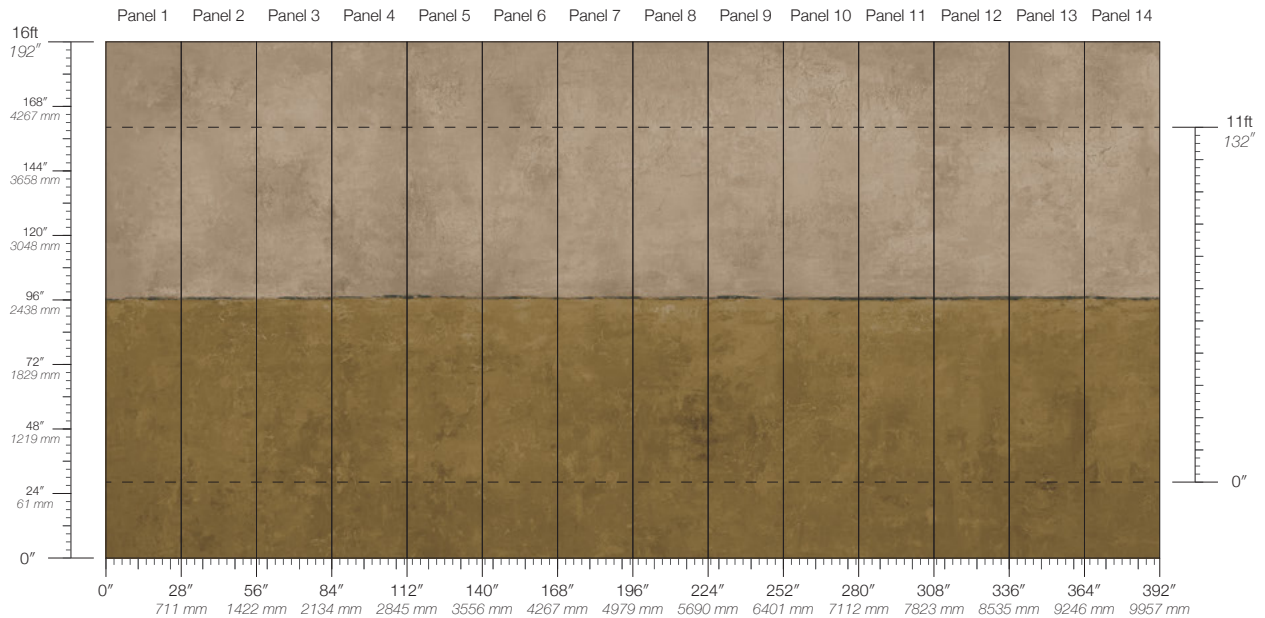

RESTORE

RESURFACE

THREADS

UNRAVEL

Nuance Resurface

Suitable for residential and some commercial projects

COLOR
Resurface

ITEM
6606

CONTENT
Polyester & Natural Fiber

PANEL WIDTH
28" / 711 mm trimmed

PANEL HEIGHT
132" / 3353 mm standard
192" / 4877 mm extended

REPEAT
Non-repeating

STOCK
Made to order

LEAD TIME
4 weeks to print

MINIMUM
1 panel

PRICE
Available upon request

ORIGIN
USA

DETAILS
Custom options available

MAINTENANCE
Water-based cleanser

ENVIRONMENTAL
FSC Certified Content
REACH Compliant

SPECS
Cellulose & Polyester Fiber
3.62 oz per linear yard
44.1 g per linear meter
Fibrous surface texture